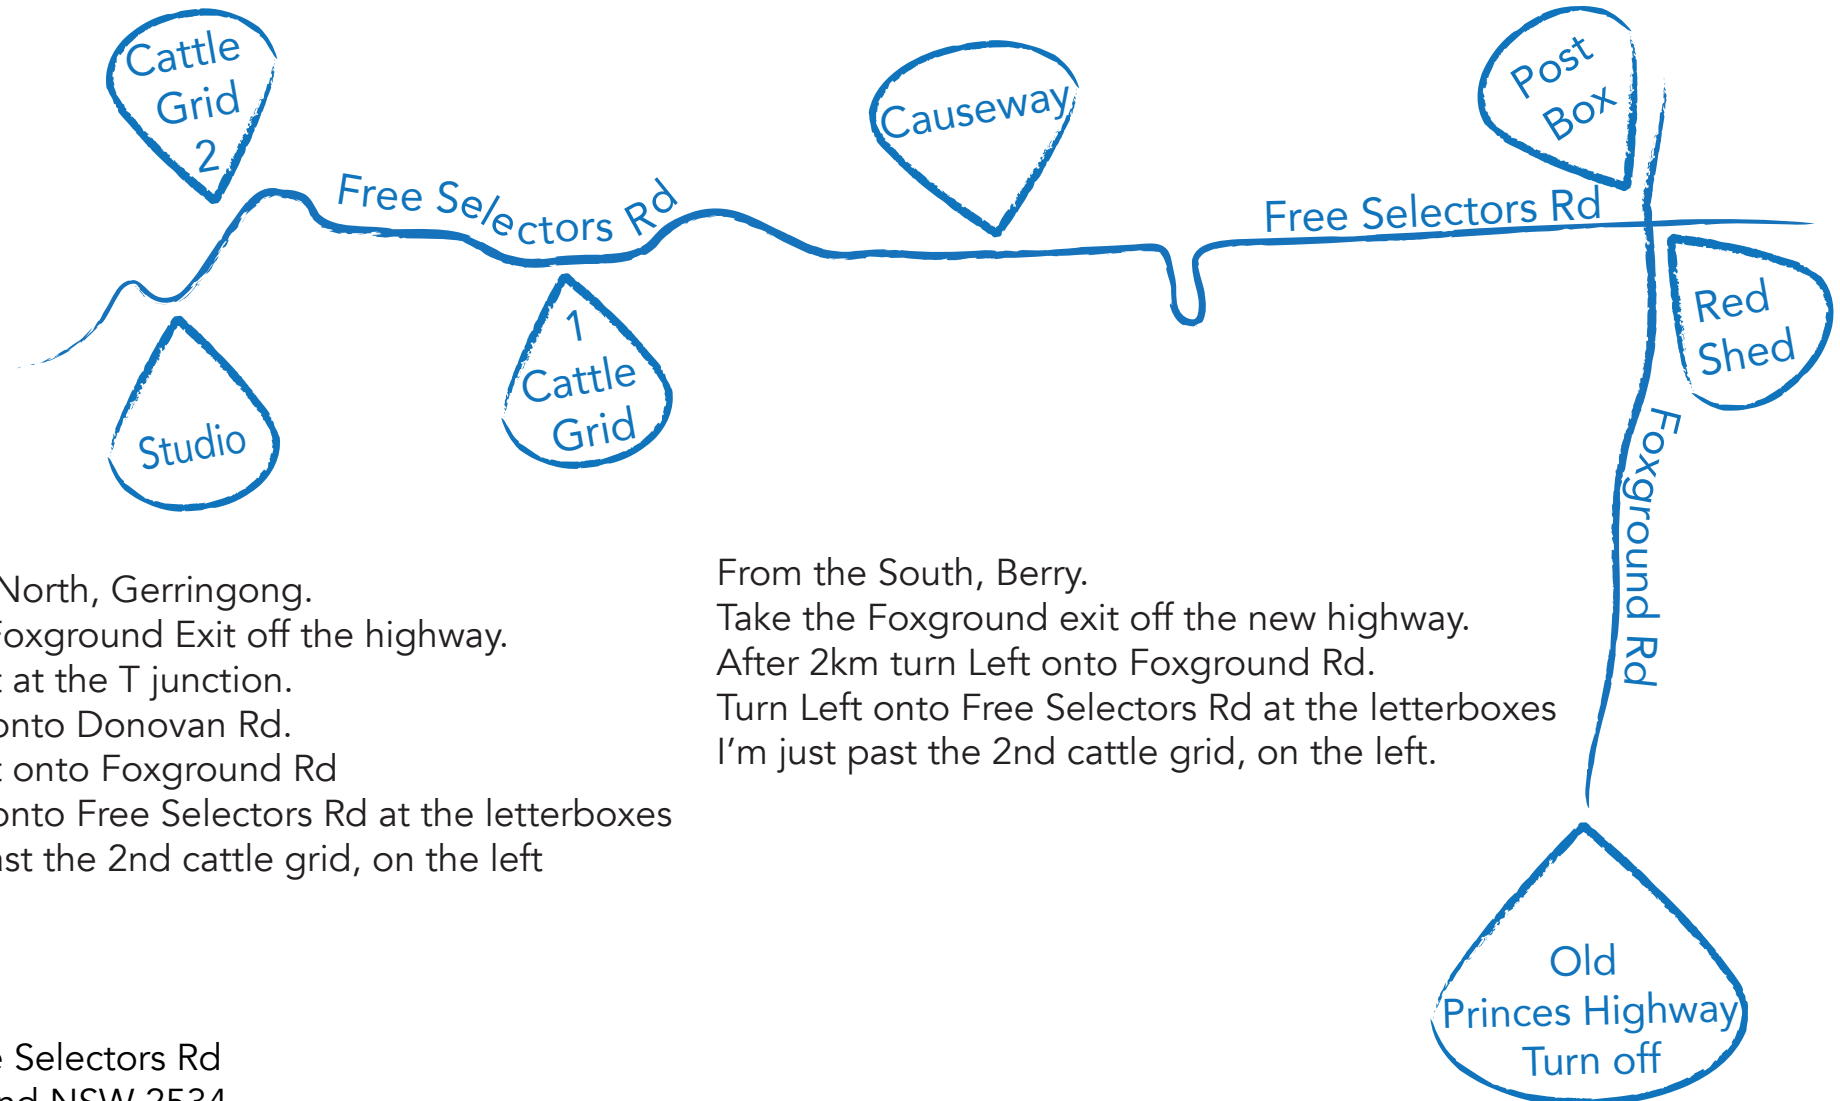

How to reach the studio.

From the North, Gerringong.
Take the Foxground Exit off the highway.
Turn Right at the T junction.
Turn Left onto Donovan Rd.
Turn Right onto Foxground Rd
Turn Left onto Free Selectors Rd at the letterboxes
I'm just past the 2nd cattle grid, on the left

From the South, Berry.
Take the Foxground exit off the new highway.
After 2km turn Left onto Foxground Rd.
Turn Left onto Free Selectors Rd at the letterboxes
I'm just past the 2nd cattle grid, on the left.