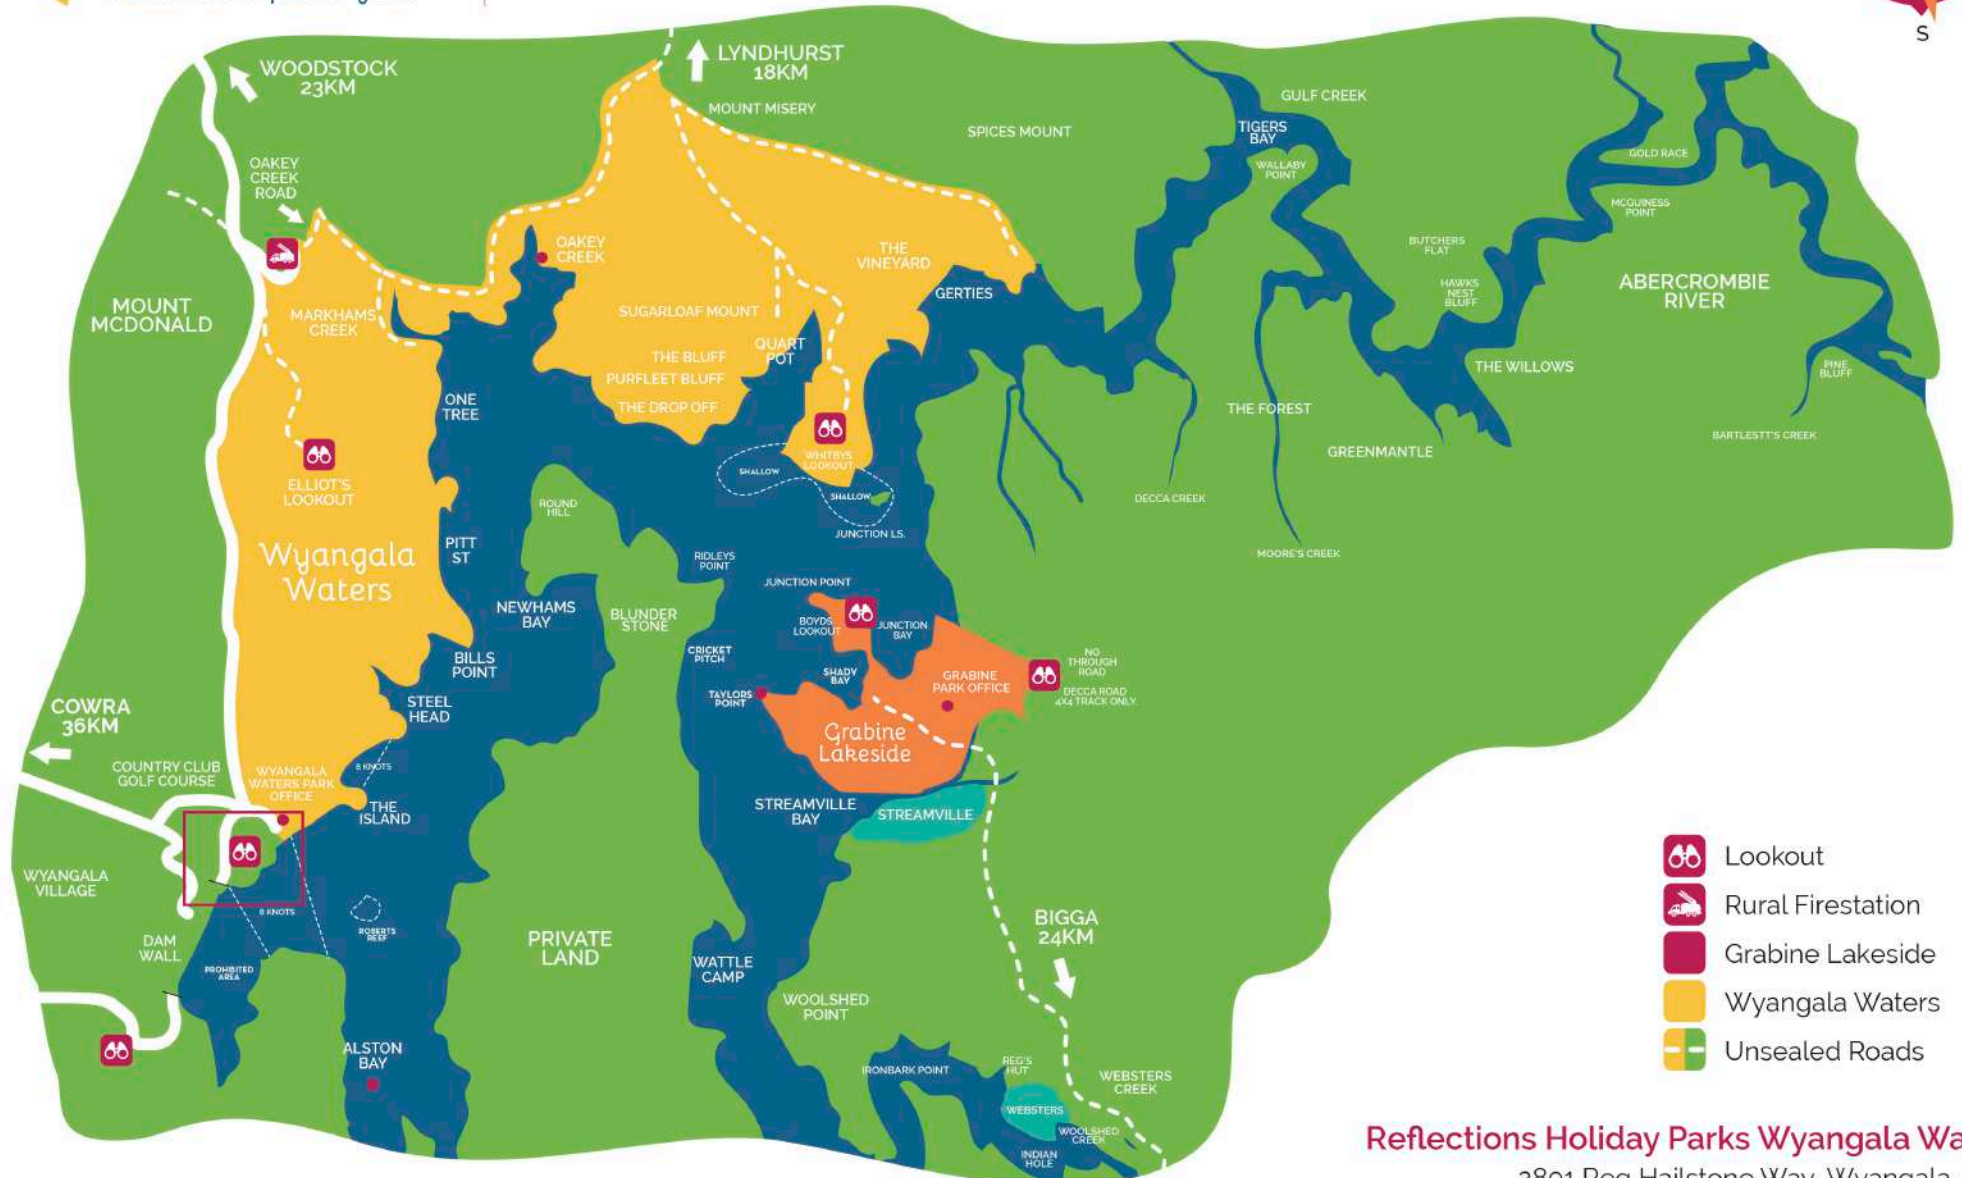

Wyangala Waters

-  Lookout
-  Rural Firestation
-  Grabine Lakeside
-  Wyangala Waters
-  Unsealed Roads

Reflections Holiday Parks Wyangala Waters
2891 Reg Hailstone Way, Wyangala, 2808
Email wyangalawaters@reflectionsoliday.com.au Phone 02 6345 0877
www.reflectionsolidayparks.com.au

-  Powered Caravan
-  Powered Grassed Sites
-  Bungalows/Cottages Cabins/Lodges
-  Holiday Site
-  House Boats
-  BBQ
-  Playground
-  Dump Point
-  Lookout
-  Camp Kitchen
-  Bin
-  Laundry
-  Assembly Point
-  Amenities
-  Public Phone
-  Service Station
-  Hot Food
-  Shallow underground water pipe in this area