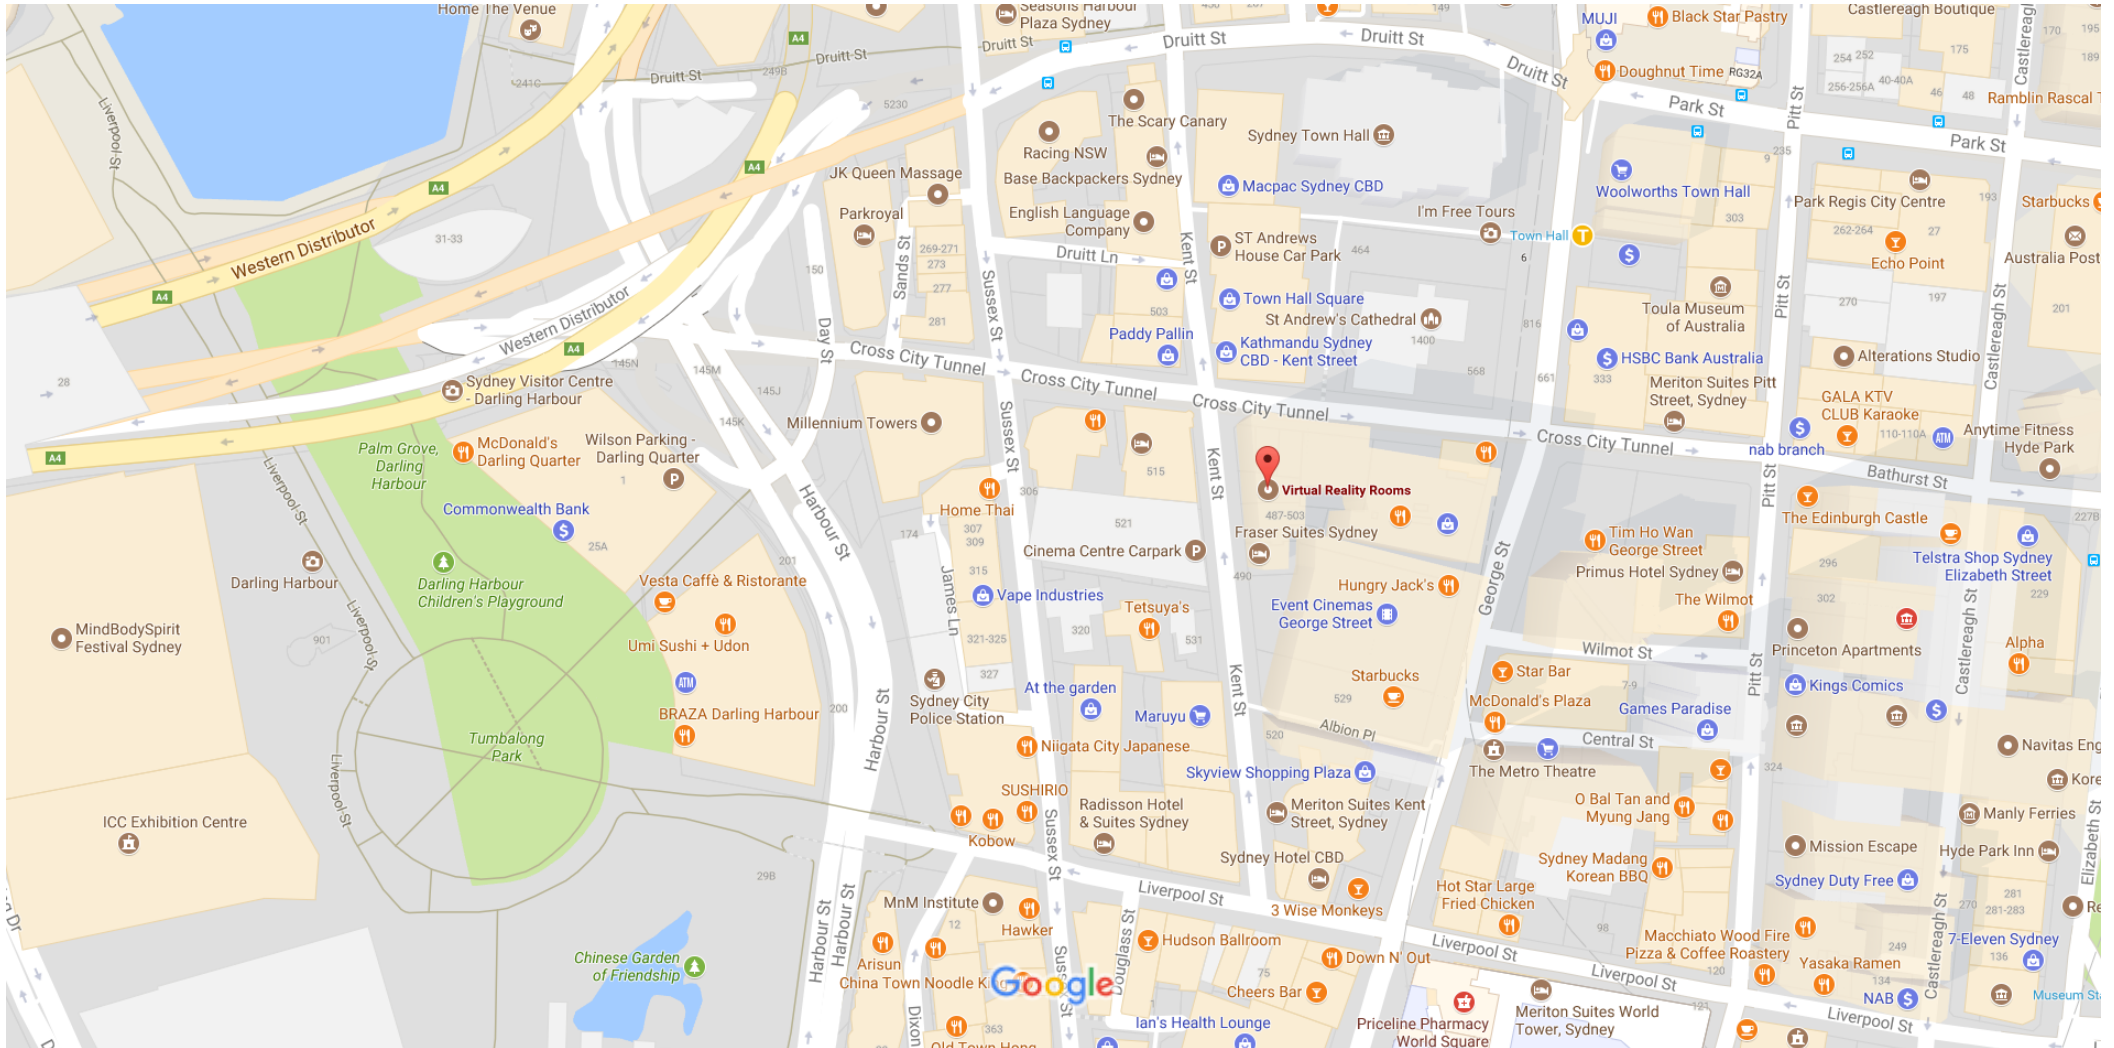

Virtual Reality Rooms

Level 1, 484 Kent Street Sydney NSW 2000

Map data ©2017 Google 50 m