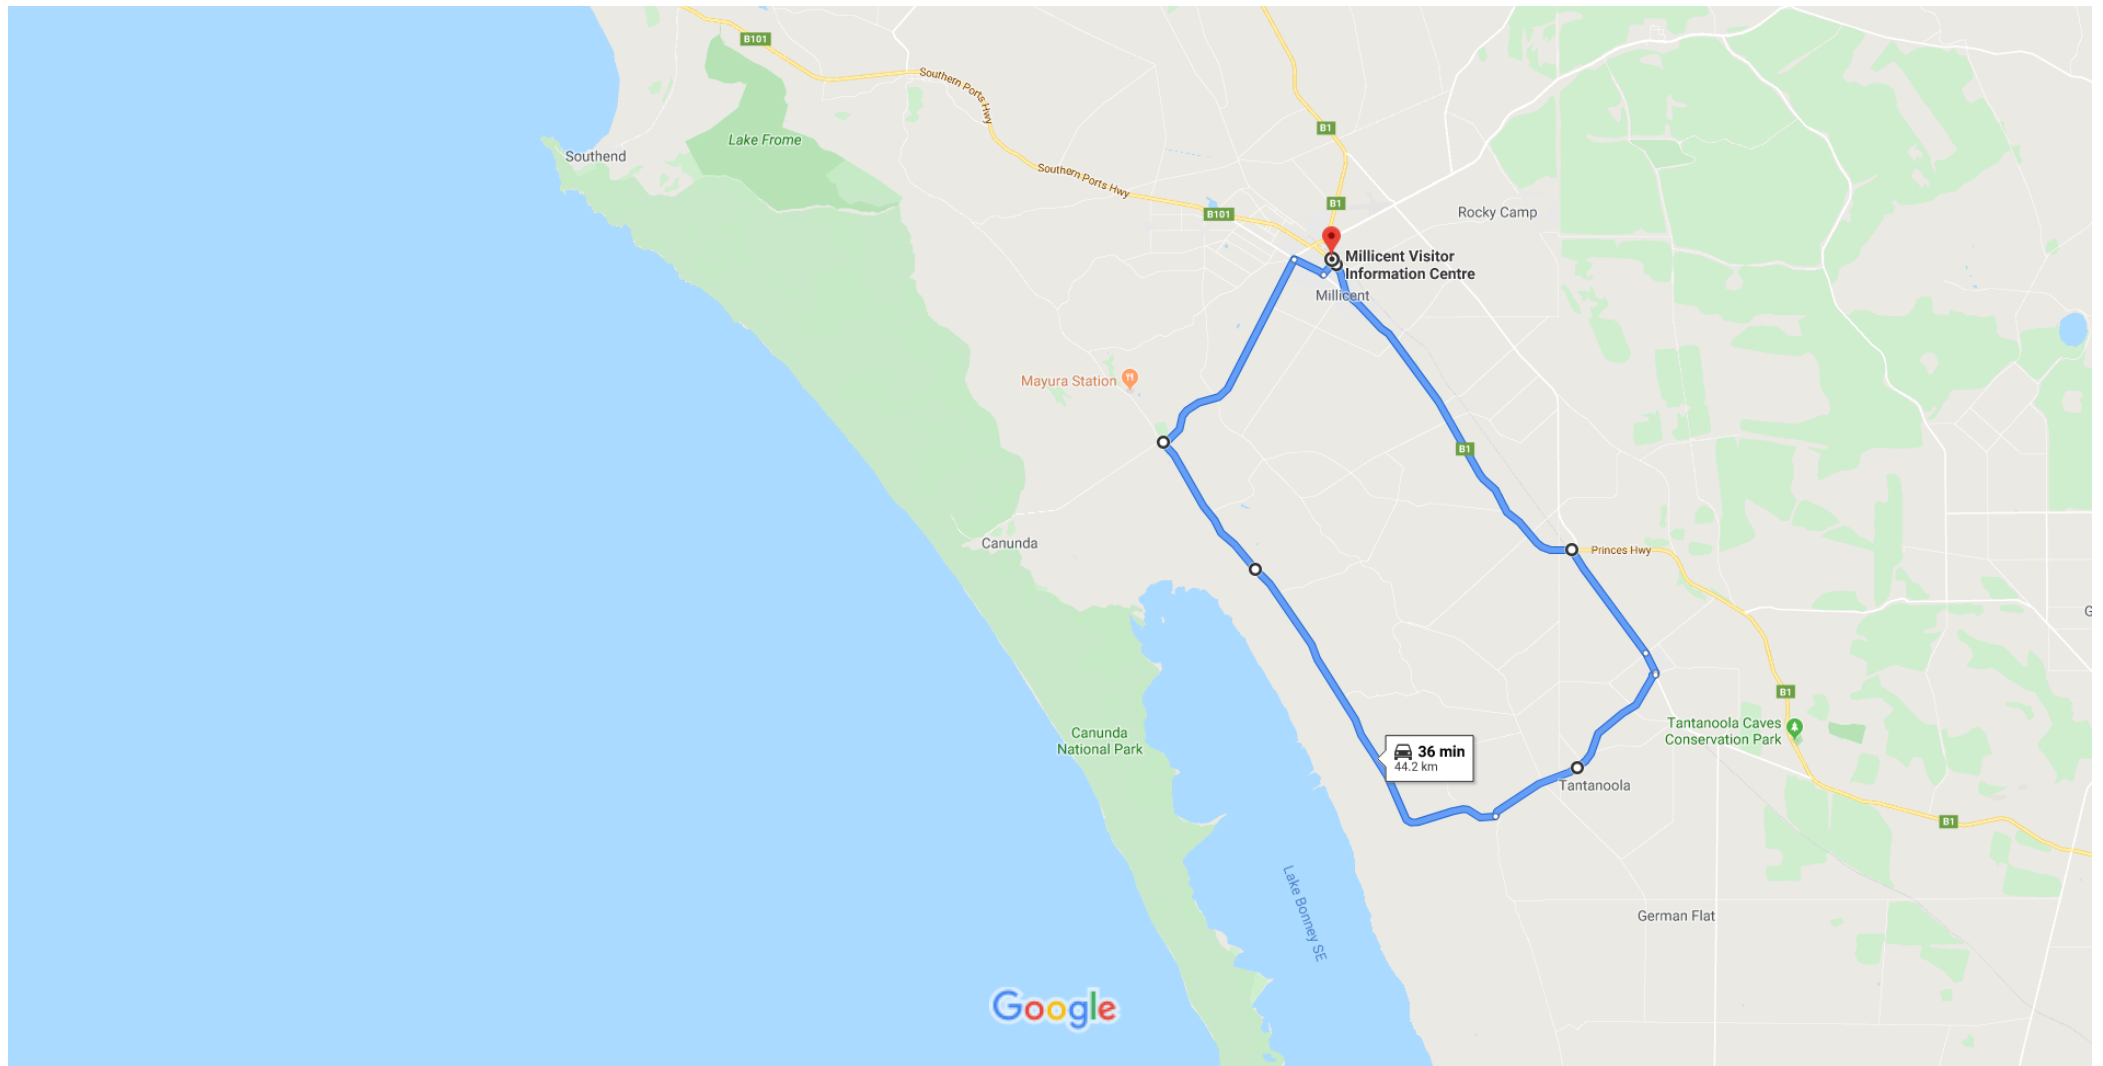

Millicent Visitor Information Centre to -37.5959587, 140.3558101

Drive 44.2 km, 36 min

Map data ©2019 2 km

via Lossie Rd

36 min

36 min without traffic

44.2 km

## Explore -37.5959587, 140.3558101

Restaurants

Hotels

Gas stations

Parking Lots

More