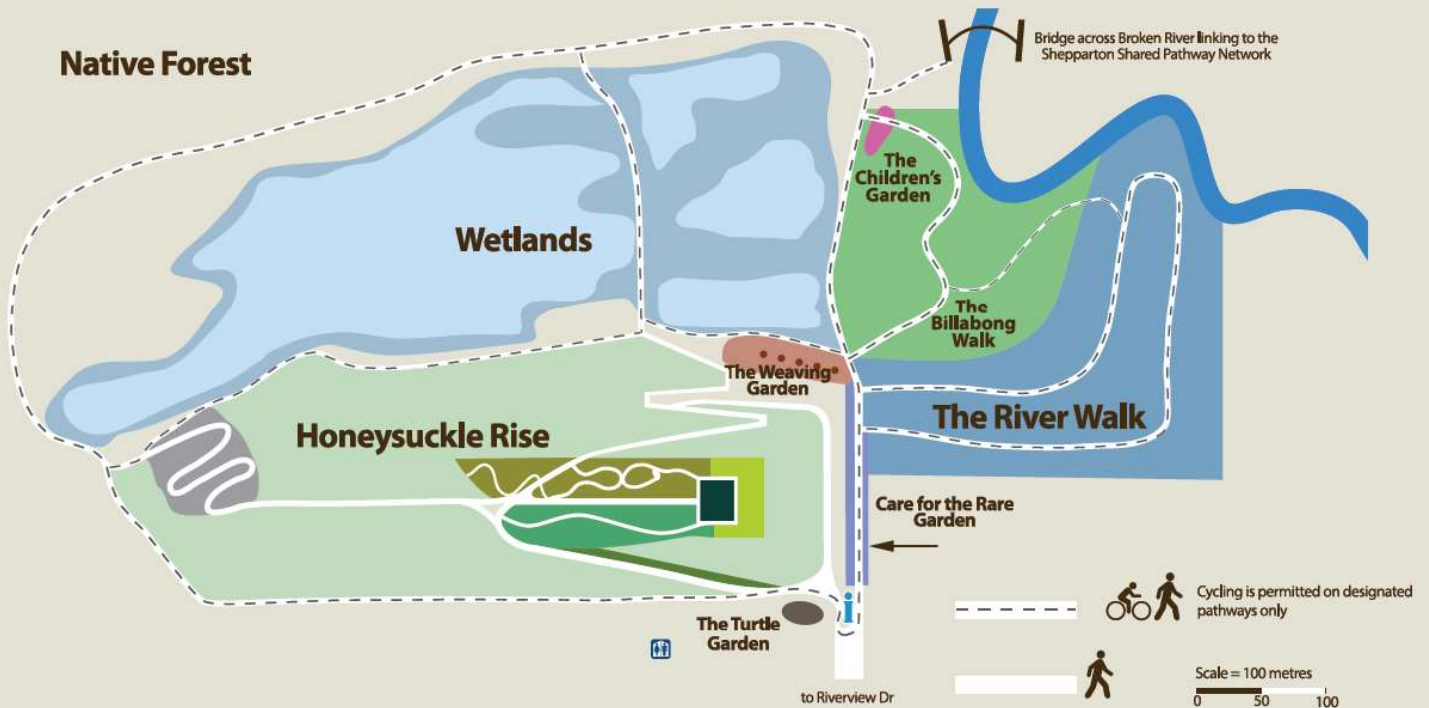

# AUSTRALIAN BOTANIC GARDENS SHEPPARTON

'a new generation botanical experience'

## Walking Times to Individual Gardens

### Honeysuckle Rise

- The Food Garden 6min
- The Lookout 5min
- The Refugee Garden 5min
- The Residence Garden 5min
- The Terrace Garden 8min

### River Plain

- The Billabong Walk 3min
- The Children's Garden 5min
- The River Walk 3min
- The Turtle Garden 1min
- The Weaving Garden 3min
- Care for the Rare Garden

Portable Toilet