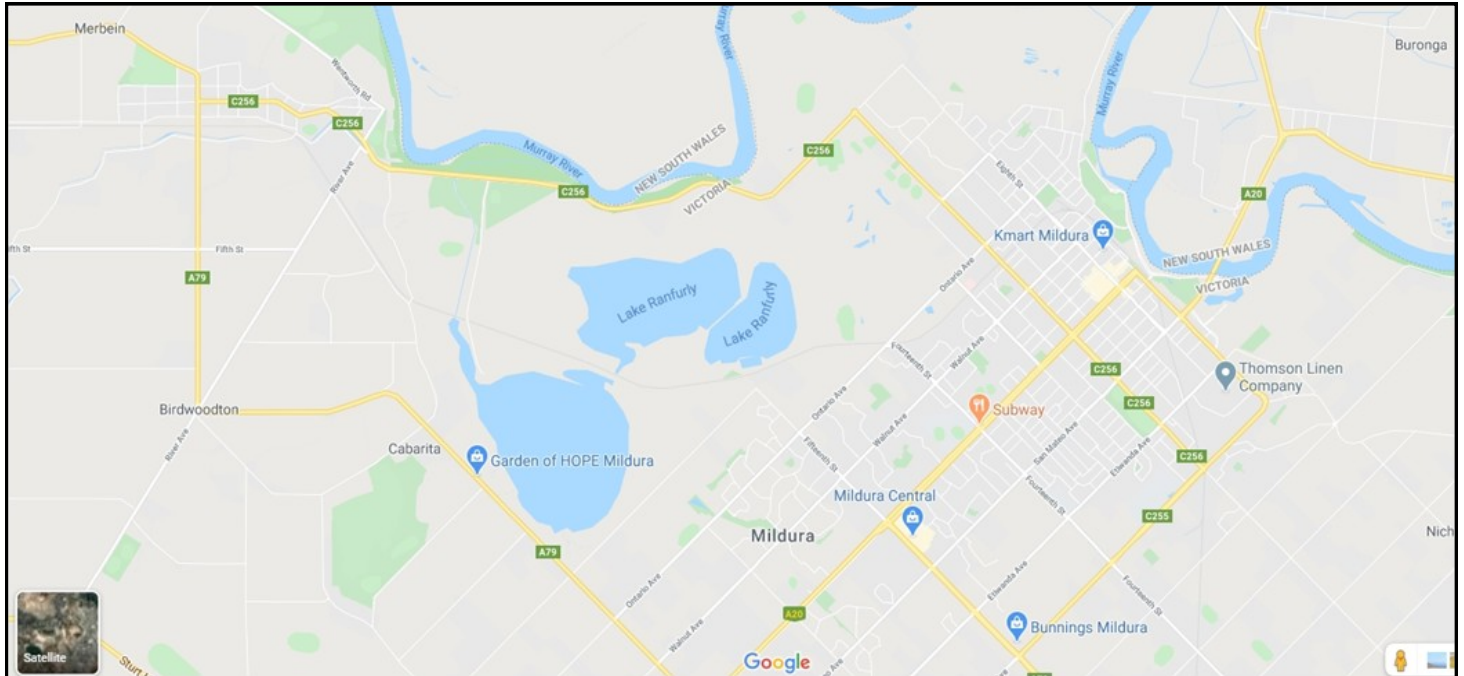

Garden of Hope Mildura INC

158 Seventeenth Street Cabarita 3505

On the A79 Highway between Mildura and Merbein,
located 5 minutes from Mildura Central shopping centre

Garden of Hope

The playground is close to the road with the Mini Golf.

The Gardens with inspirational artwork and quotes is located in the centre with its winding pathways.