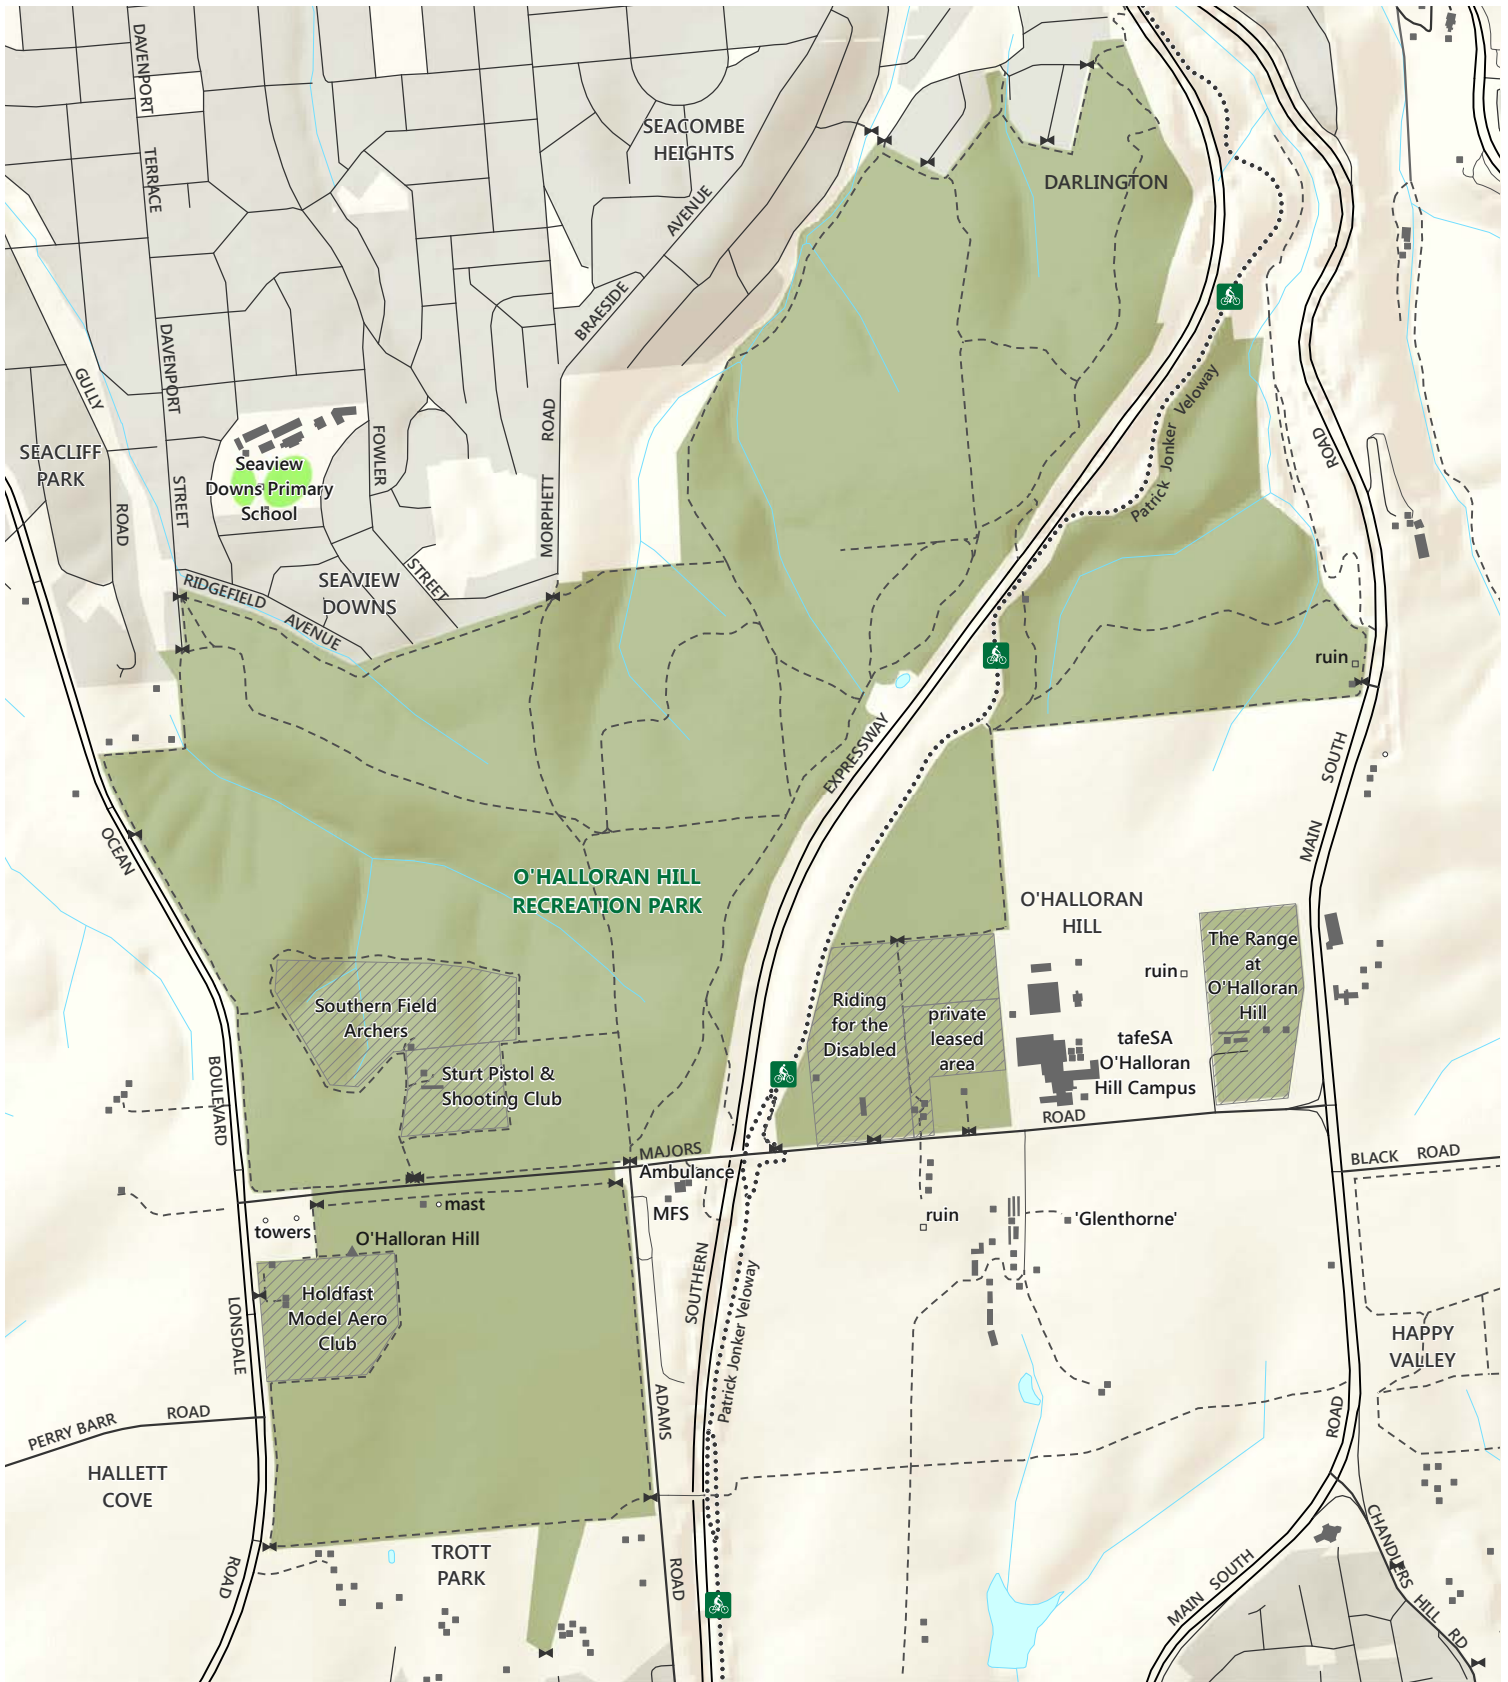

O'Halloran Hill Recreation Park

Government of South Australia

National Parks South Australia

- | | | | | | |
|-----------------|-----------------------|-----------------------------------|-------------------|------------|--------------|
| — Sealed road | - - - - Vehicle track | ■ O'Halloran Hill Recreation Park | Water - perennial | ■ Building | ⚡ Gate |
| — Unsealed road | ••••• Cycle path | ■ Built-up area | ▨ Leased area | □ Ruin | 🚲 Cycle path |

parks.sa.gov.au

DEWNR does not guarantee that this map is error free. Use of the map is at the user's sole risk and the information contained on the map may be subject to change without notice. Cartography by DEWNR, Mapland - 2016