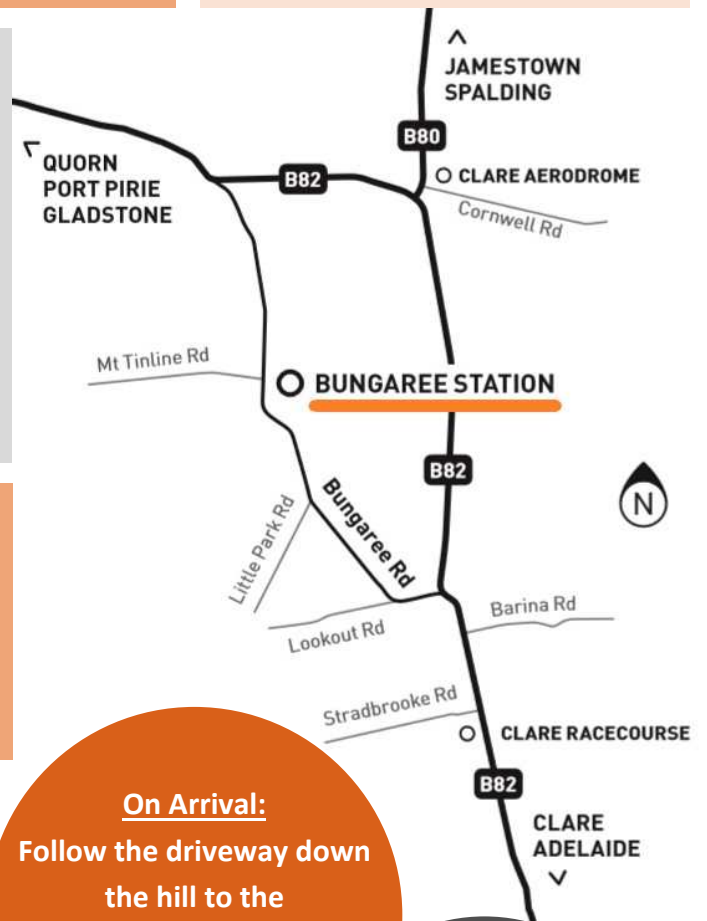

The 12kms drive from Clare to Bungaree takes about 10 minutes and we are well signposted.

Simply drive North along Main North Road / Highway B82 (Clare's Main Street) which leads out of Clare towards Yacka, Port Pirie and Port Augusta.

After about 6kms, turn left onto Bungaree Road and after 4.3kms you will reach Bungaree Station, on the right hand side of the road.

If you are travelling from Port Augusta/ Port Pirie...

The drive from Port Pirie will take about an hour.

Follow the A1 Highway to Crystal Brook and take the turnoffs to Clare (Highway B62, then Highway B82).

Halfway between Brinkworth and Clare, turn right onto Bungaree Road and follow to Bungaree Station.

The property is well signposted and will be on the left hand side.

For Sat Nav, please enter:

431 Bungaree Rd,
Clare Valley

Please Note: Bungaree Station is located 12kms North of Clare at 431 Bungaree Road. On older maps and GPS, Bungaree Station may still appear on Highway B82 as the highway has only recently been diverted.

Closest Airports:

Clare Aerodrome for small aircraft (5kms)
Adelaide for domestic and international flights (140kms)

Closest Bus Stops:

Clare (Yorke Peninsula Coaches to/from Adelaide)
Brinkworth (Genesis coach lines to/from Flinders Ranges)

Local Taxi:

Clare Valley Taxis (08 8842 1400)

On Arrival:
Follow the driveway down the hill to the Station Store Office (Ring doorbell if unattended)

For further information or directions, please contact us on:

08 8842 2677

Bungaree Station

Location: 431 Bungaree Road, 12kms North of Clare

Tel: 08 8842 2677

Email: info@bungareestation.com.au

Website: www.bungareestation.com.au