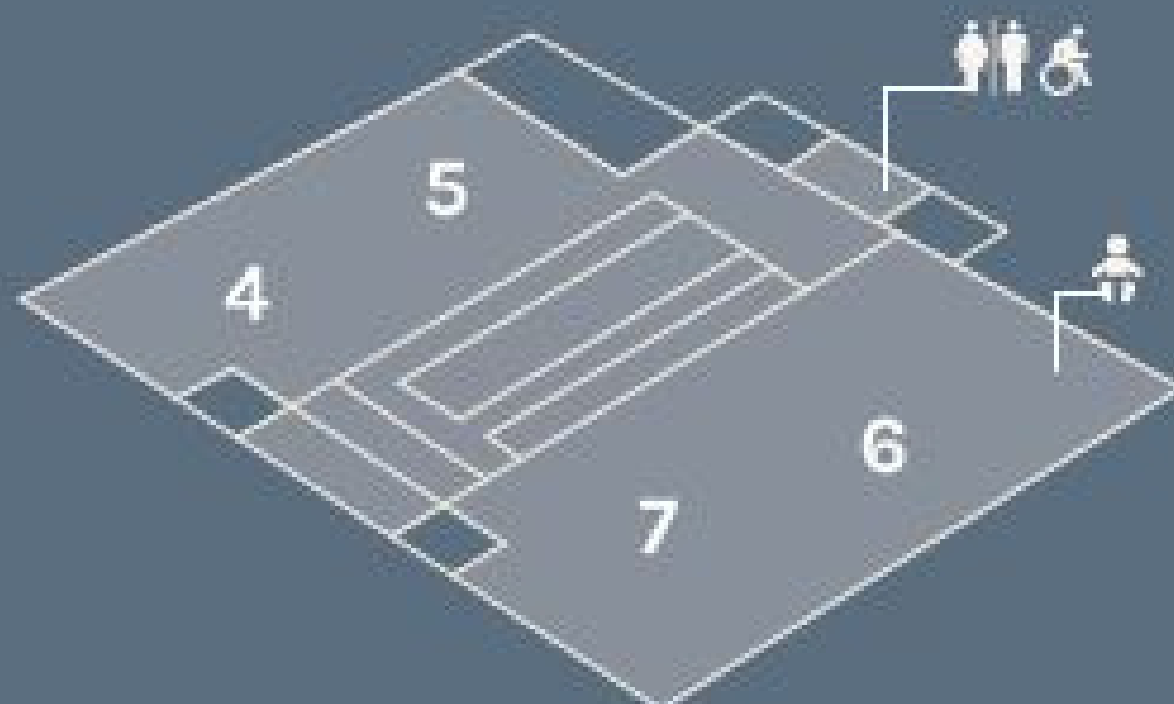

Ground

- 1 Museum entry and shop
- 2 Temporary exhibition gallery
- 3 Axminster Jacquard carpet loom

Level 1

- 4 On the Land: Our Story Retold
- 5 Wadawurrung Country exhibition
- 6 In the Factory
- 7 Reminiscence Cottage

Level 2

- 8 Theatrette
- 9 Temporary exhibition gallery
- 10 The Studio (education centre)
- 11 The Lounge
- 12 The Auction Room function space